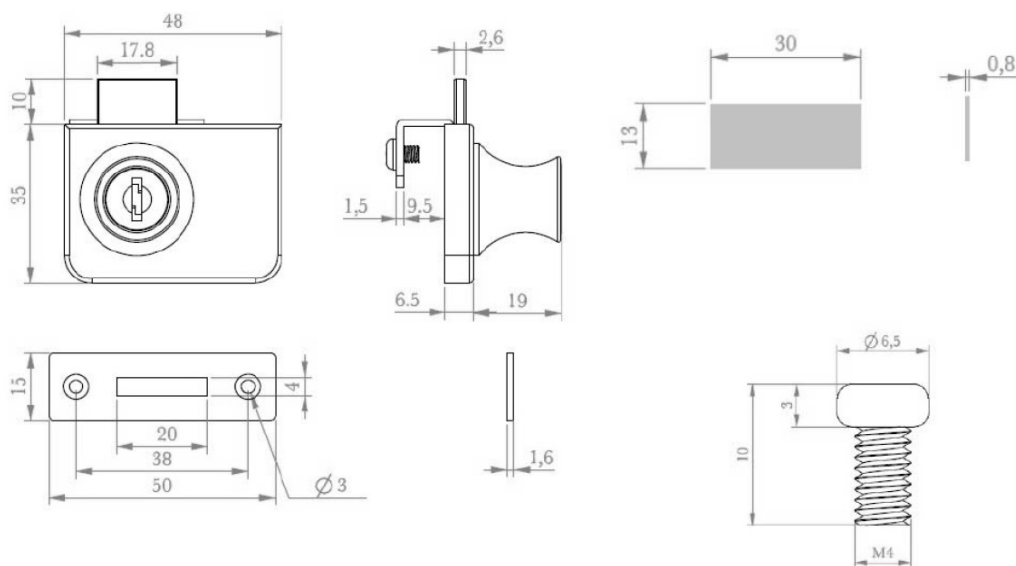

PRODUCT SHEET

Description:

Glass Door Lock "Vetro-D",CPL,HCK CPH,F/Double Doors, 80 K Combinations

Item number:

14.09.226-0

Units	Box	Carton	HS Code	Barcode
Pcs.	12	120	8301300000	
				5704866046862

SISO A/S